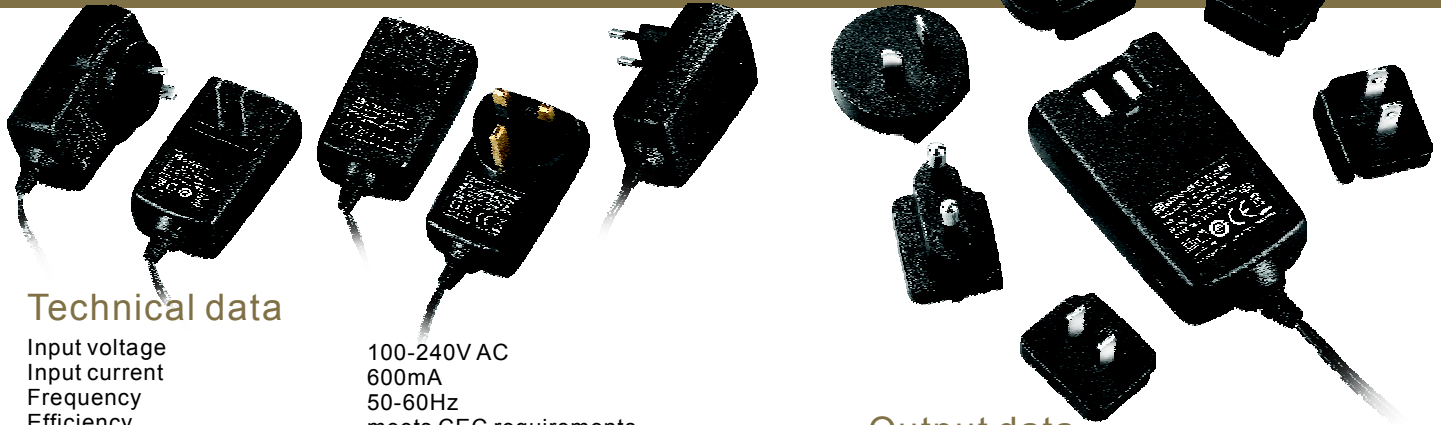

# UE24WZ-SPA

Switching Power Adaptor  
24Watt

## Technical data

|                          |                         |
|--------------------------|-------------------------|
| Input voltage            | 100-240V AC             |
| Input current            | 600mA                   |
| Frequency                | 50-60Hz                 |
| Efficiency               | meets CEC requirements  |
| Output voltage tolerance | ±5%                     |
| Low standby power        | 0.5W Max                |
| Low leakage current      | 10uA Max.no Y capacitor |