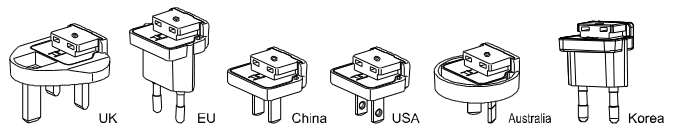

YYY:010-250 Stands for current:0.10-2.50A
Z:U-AC Plug for USA and Japan
C-AC Plug for China
B-AC Plug for UK
V-AC Plug for Europe
S-AC Plug for Australia
CP-Changeable AC Plug