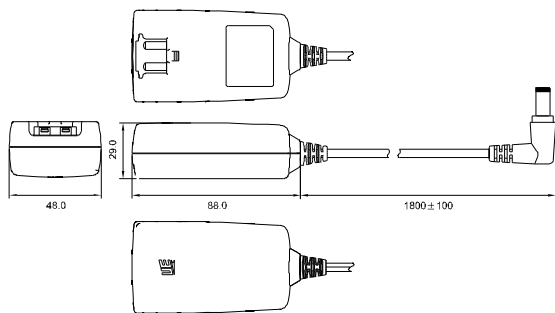

## Mechanical specification

|            |  |
|------------|--|
| AC Plug    | Main plugs are available for the following countries:China,USA,Japan,UK,EU,Australia & Korea   |
| Weight     | 163g(not including AC plug)<br>AC plug for China,USA,Japan:10g<br>AC plug for EU:17g<br>AC plug for Korea:19g<br>AC plug for UK:27g<br>AC plug for Australia:15g |
| Dimensions | 88.0mm x 48.0mm x 29.0mm<br>(3.46" x 1.89" x 1.14")  |